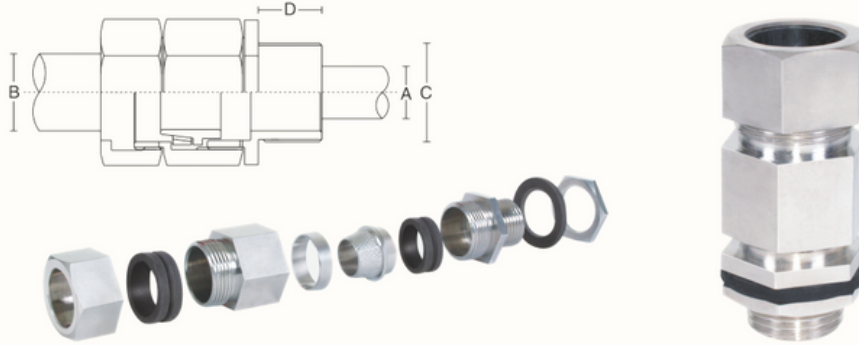

DOUBLE COMPRESSION WP & FLP

CABLE GLANDS

WITH LOCKNUT, EARTH TAG, IP NYLON WASHER, SERRATED WASHER, PVC / LSF SHROUD.

TECHNICAL DATA

Size	:	01 SS TO 016	Material	:	Brass BS 2874 CZ121 Pb3.
IP Rating	:	IP65	Option Threads	:	Metric.
Application	:	For indoor or outdoor use with all types of SWA Cable.	Operating Temp.	:	-20° C to +120° C
Standards	:	BS 6121, IEC 62444, EN 62444, EN50262	Accessories	:	Matching Accessories available like Locknuts & 'O' Ring
Finish	:	Natural Brass Finish, Nickel Finish.			

Code No.	GLAND SIZE	THREAD SIZE (INCH)	WEATHER PROOF LENGTH OF THREAD 'D'	FLAME PROOF LENGTH OF THREAD 'D'	CABLE RANGE	
					MAX 'A'	MAX 'B'
CI-CG-DCFL-01SS	01 SS	3/4"	15	25	8	12
CI-CG-DCFL-01 s	01 s	3/4"	15	25	10	16.5
CI-CG-DCFL-01	01	3/4"	15	25	12	18
CI-CG-DCFL-01 A	01 A	1"	15	25	12	18
CI-CG-DCFL-02	02	1"	15	25	14	20
CI-CG-DCFL-02 A	02 A	3/4"	15	25	14	20
CI-CG-DCFL-03	03	1"	15	25	17	23
CI-CG-DCFL-04	04	1"	15	25	20	26
CI-CG-DCFL-04 A	04 A	1 1/4"	15	25	20	26
CI-CG-DCFL-05	05	1 1/4"	15	25	24	30
CI-CG-DCFL-05 A	05 A	1 1/2"	15	25	24	30
CI-CG-DCFL-06	06	1 1/2"	15	25	27	33
CI-CG-DCFL-06 A	06 A	1 1/4"	15	25	27	33
CI-CG-DCFL-07	07	1 1/2"	15	25	30	37
CI-CG-DCFL-08	08	2"	15	25	35	41
CI-CG-DCFL-09	09	2"	15	25	40	46
CI-CG-DCFL-010	010	2"	20	25	46	52
CI-CG-DCFL-010 A	010 A	2 1/2"	20	25	46	52
CI-CG-DCFL-011	011	2 1/2"	20	25	54	60
CI-CG-DCFL-012	012	3"	20	25	60	67
CI-CG-DCFL-013 A	013 A	3"	20	25	66	72
CI-CG-DCFL-013	013	3 1/4"	20	25	72	78
CI-CG-DCFL-014	014	3 1/2"	20	25	78	84
CI-CG-DCFL-015	015	4"	20	25	88	94
CI-CG-DCFL-016	016	4 1/2"	20	25	98	105

All Unspecified Dimensions are in MM