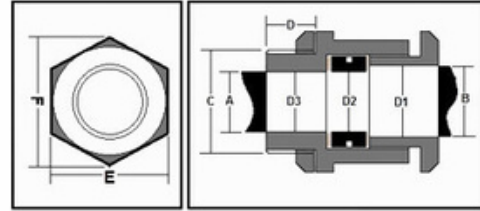

# SINGLE COMPRESSION CABLE GLANDS

WITH SHROUD & EARTH TAG

## TECHNICAL DATA

Size	:	3/8" - 10MM TO 4" - 100MM	Material	:	Brass IS-319, Aluminium, SS, MS
IP Rating	:	IP55	Option Threads	:	Metric, NPT, BSP & PG.
Standards	:	IS-12943	Operating Temp.	:	-30° to +100° C
Seal Material	:	Natural / Nitrile	Accessories	:	Shroud, Earth Tag.
Entry Thread	:	ET	Finish	:	Nickel Plated Finish, Tin, Chrome.

Product Code	SIZE	A/F	D1	D2	D3	C (THREAD)	D (THREAD LENGTH)	CABLE DIMENSION	
								'A' UNDER ARMOUR DIA	'B' OVERALL DIA
CI-CG-SC-10	3/8"-10mm	18.00	12.70	10.40	12.70	5/8" ET	6.50	8.00	10.00
CI-CG-SC-12	1/2"- 12mm	20.50	15.40	12.45	12.70	5/8" ET	7.00	10.0	14.00
CI-CG-SC-16	5/8"-16mm	20.50	15.40	12.20	15.50	3/4" ET	7.00	10.0	14.00
CI-CG-SC-19	3/4"-19mm	21.50	17.80	14.65	15.50	3/4" ET	7.00	13.0	16.50
CI-CG-SC-22	7/8"- 22mm	24.50	20.30	16.20	15.50	3/4" ET	7.50	15.0	19.00
CI-CG-SC-25	1"- 25mm	28.50	23.50	19.00	21.60	1" ET	7.50	18.0	22.00
CI-CG-SC-28	1.1/8"- 28mm	32.80	28.00	24.00	24.90	1.1/8" ET	8.80	22.0	26.00
CI-CG-SC-32	1.1/4"- 32mm	36.00	31.00	27.50	27.70	1.1/4" ET	8.90	26.0	30.00
CI-CG-SC-35	1.3/8"- 35mm	40.60	35.50	30.00	29.50	1.3/8" ET	9.50	29.0	34.00
CI-CG-SC-38	1.1/2"- 38mm	44.20	38.90	33.00	33.60	1.1/2" ET	9.50	32.0	37.00
CI-CG-SC-45	1.3/4"- 45mm	50.00	44.60	39.00	40.10	1.3/4" ET	10.00	38.0	43.00
CI-CG-SC-50	2"- 50mm	58.00	51.80	46.75	45.20	2" ET	10.80	45.0	50.00
CI-CG-SC-57	2.1/4"- 57mm	63.50	58.20	49.80	52.00	2.1/4" ET	10.80	48.0	56.00
CI-CG-SC-63	2.1/2"- 63mm	69.00	62.70	55.75	58.40	2.1/2" ET	12.00	54.0	61.00
CI-CG-SC-70	2.3/4"- 70mm	76.00	69.20	61.00	65.10	2.3/4" ET	12.00	60.0	67.00
CI-CG-SC-75	3"- 75mm	82.50	75.40	65.50	71.00	3" ET	13.50	64.0	73.00
CI-CG-SC-82	3.1/4"- 82mm	89.00	82.00	74.00	76.20	3.1/4" ET	13.50	72.0	80.00
CI-CG-SC-88	3.1/2"- 88mm	95.00	85.00	78.00	83.00	3.1/2" ET	13.50	76.0	82.00
CI-CG-SC-100	4"- 100mm	108.00	100.00	90.00	92.00	4" ET	14.00	88.0	98.00

All Unspecified Dimensions are in MM